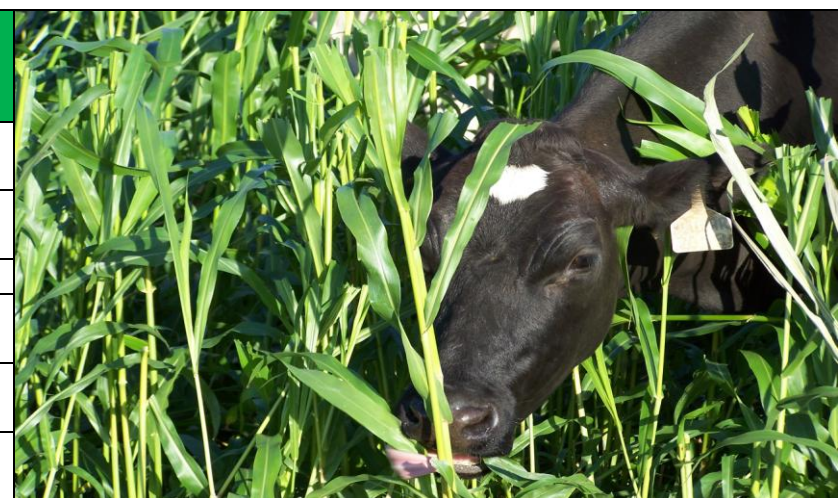

FORAGE SORGHUM – CHARACTERISTICS CHART

VARIETIES	Genetic Type	Plant Time	Intensive Grazing	Range Grazing	Hay	Stand Over	Silage	Quality	Comments
BMR Revolution	BMR Sorghum Sudan Grass	Spring Summer	Best Choice	Excellent	Best Choice	Not Preferred	Excellent Pit/Wrap	Best Choice	Quality Flexible
BMR Supreme (Ultra Late)	BMR Sorghum Sweet Sorghum	Spring Summer	Excellent	Excellent	Excellent	Best Choice	Excellent Wrap	Best Choice	Quality Foolproof Sweet
BMR Choice	BMR Sorghum Sweet Sorghum	Spring Summer	Very Good	Not Preferred	Good	Very Good	Best Choice	Best Choice	Quality Silage
Everlush (Ultra Late)	Sudan Grass Sorghum	Late Spring Summer	Very Good	Best Choice	Best Choice	Excellent	Very Good Pit/Wrap	Excellent	Hay Quality and Bulk
Hunnigreen (Ultra Late)	Sweet Sorghum Sweet Sorghum	Summer Late Summer	Good	Very Good	Very Good	Best Choice	Excellent Pit/Wrap	Excellent	Sweet Late Flowering
Lush	Sudan Grass Sorghum	Spring Summer	Excellent	Excellent	Best Choice	Useful	Good Wrap	Excellent	Highly Productive

VARIETIES	Planting Soil Temp (degrees c)	Seed Size Seeds per Kg	Marginal Dryland Kg/Ha	Favourable Dryland Kg/Ha	Irrigation Kg/Ha
BMR Revolution	15 and rising	28,000 – 40,000	4 to 7	8 to 12	15 to 25
BMR Supreme (Ultra Late)	15 and rising	28,000 – 40,000	4 to 7	8 to 12	15 to 25
BMR Choice	15 and rising	28,000 – 40,000	4 to 7	8 to 12	15 to 25
Everlush (Ultra Late)	15 and rising	35,000 – 50,000	4 to 7	8 to 12	15 to 35
Hunnigreen (Ultra Late)	15 and rising	28,000 – 40,000	4 to 7	8 to 12	15 to 25
Lush	15 and rising	28,000 – 40,000	4 to 7	8 to 12	15 to 35